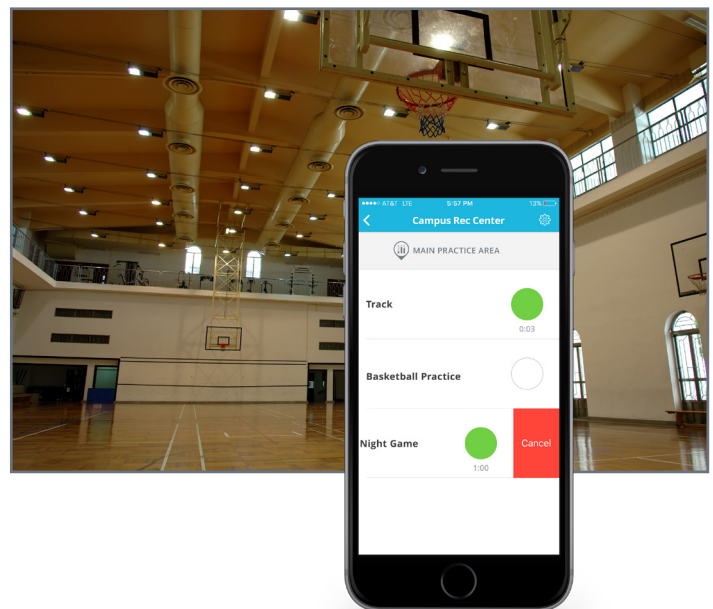

LightRules® Mobile

Take control of your lighting system.
Anytime. Anywhere.

Simple

LightRules Mobile features intuitive screens and controls, enabling easier, faster activation of facility lighting profiles from a mobile phone or tablet. Maintenance? Inspection? Unscheduled event? No problem.

Convenient

Adjust light levels from anywhere using a mobile device to optimize lighting conditions for productivity, comfort or safety, as unique facility needs arise.

Adaptable

Integrate LightRules Mobile across a variety of applications and environments, including commercial and industrial buildings, sporting arenas, office buildings, and more.

Controlled

Define access for desired users within specified areas in a facility using controlled profiles and role-based permissions.

REQUIREMENTS:

- Available on iOS and Android devices
- LightRules Appliance running LightRules 2.12 or later
- Active subscription to the LightRules® Software Maintenance & Support plan