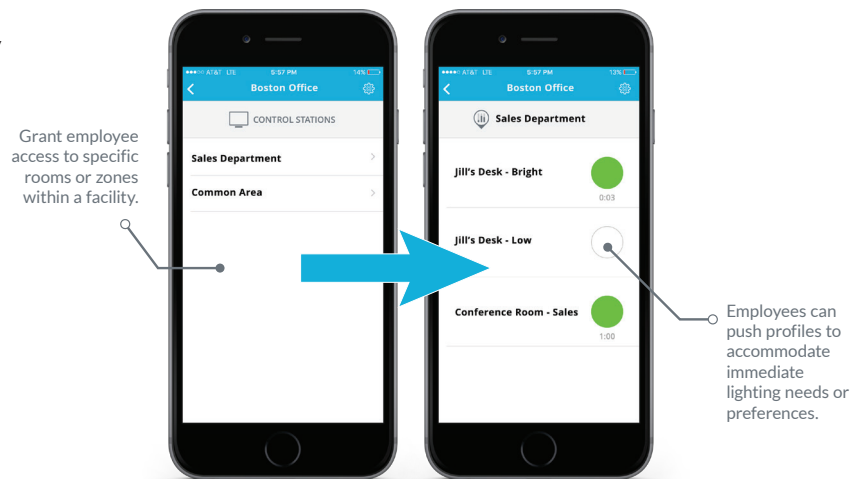

LightRules® Mobile

Take control of your lighting system.
Anytime. Anywhere.

Simple

LightRules Mobile features intuitive screens and controls, enabling easier, faster activation of facility lighting profiles from a mobile phone or tablet. Maintenance? Inspection? Unscheduled event? No problem.

Convenient

Adjust light levels from anywhere using a mobile device to optimize lighting conditions for productivity, comfort or safety, as unique facility needs arise.

Adaptable

Integrate LightRules Mobile across a variety of applications and environments, including commercial and industrial buildings, sporting arenas, office buildings, and more.

Controlled

Define access for desired users within specified areas in a facility using controlled profiles and role-based permissions.

REQUIREMENTS:

- Available on iOS and Android devices
- LightRules Appliance running LightRules 2.12 or later
- Active subscription to the LightRules® Software Maintenance & Support plan